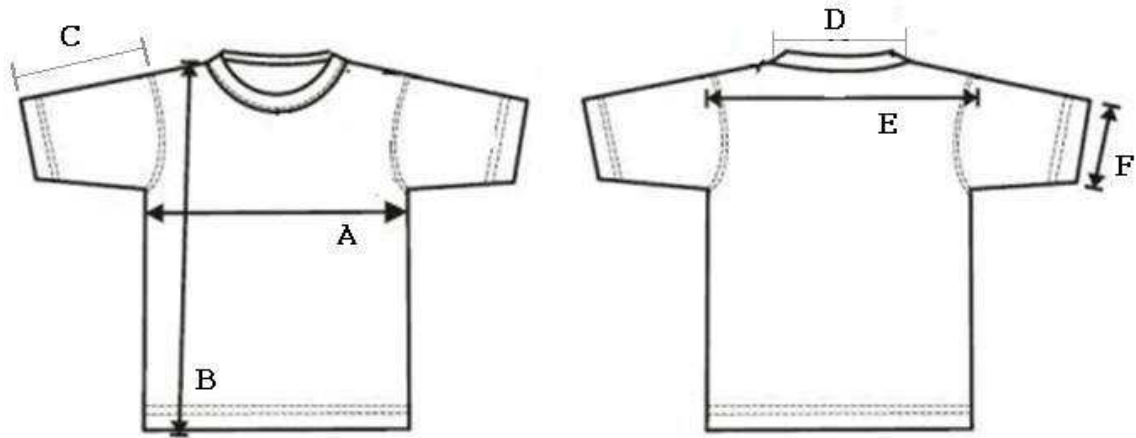

Scorpion T-Shirt (Black) Size Diagram

Unit(inches)	XS	S	M	L	XL	XXL	XXXL
A: Chest	18	19	20	21	22	23	24
B: Front Length	25	26	27	28	29	30	32
C: Sleeve Length	8	8.5	8.5	8.5	9	9.5	10
D: Neckline Width	7.0	7.5	7.5	8.0	8.0	8.5	9.0
E: Shoulder to Shoulder	16	17	18	19	19	20	21
F: Wristband Width	6	6.5	7	7.5	7.5	8	8.5
Weight	160g	180g	180g	200g	200g	220g	240g