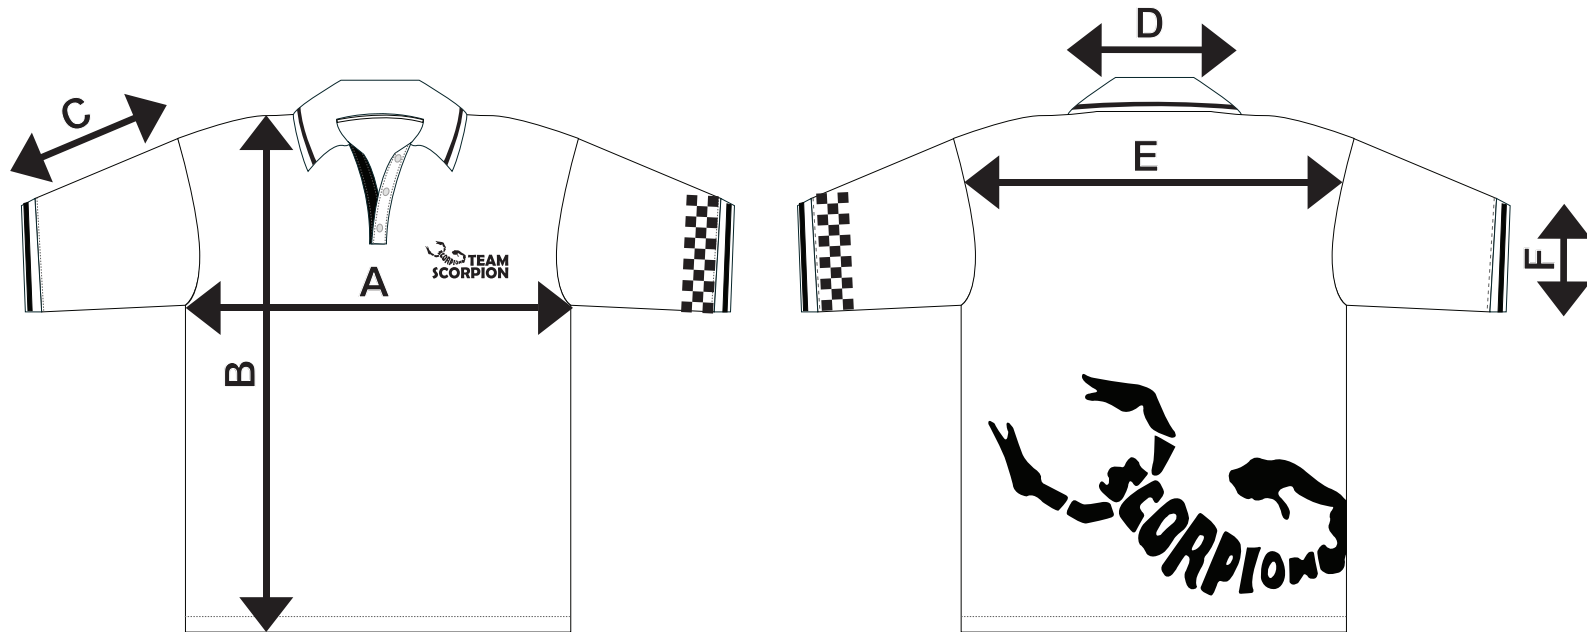

Scorpion Cool-Fit Polo Shirt Size Dimension

Unit(CM)	XS	S	M	L	XL	XXL	XXXL
A: Chest	48.5	51	53.5	56	59.5	61	63.5
B: Front Length	67.5	70	72.5	75	77.5	80	82.5
C: Sleeve Length	22	23	23	24	25	25	26
D: Neckline Width	16.5	16.5	17	17	17.5	17.5	18
E: Shoulder to Shoulder	34	35.5	37	38.5	40	41.5	43
F: Wristband Width	45	47.5	50	52.5	55	57.5	60